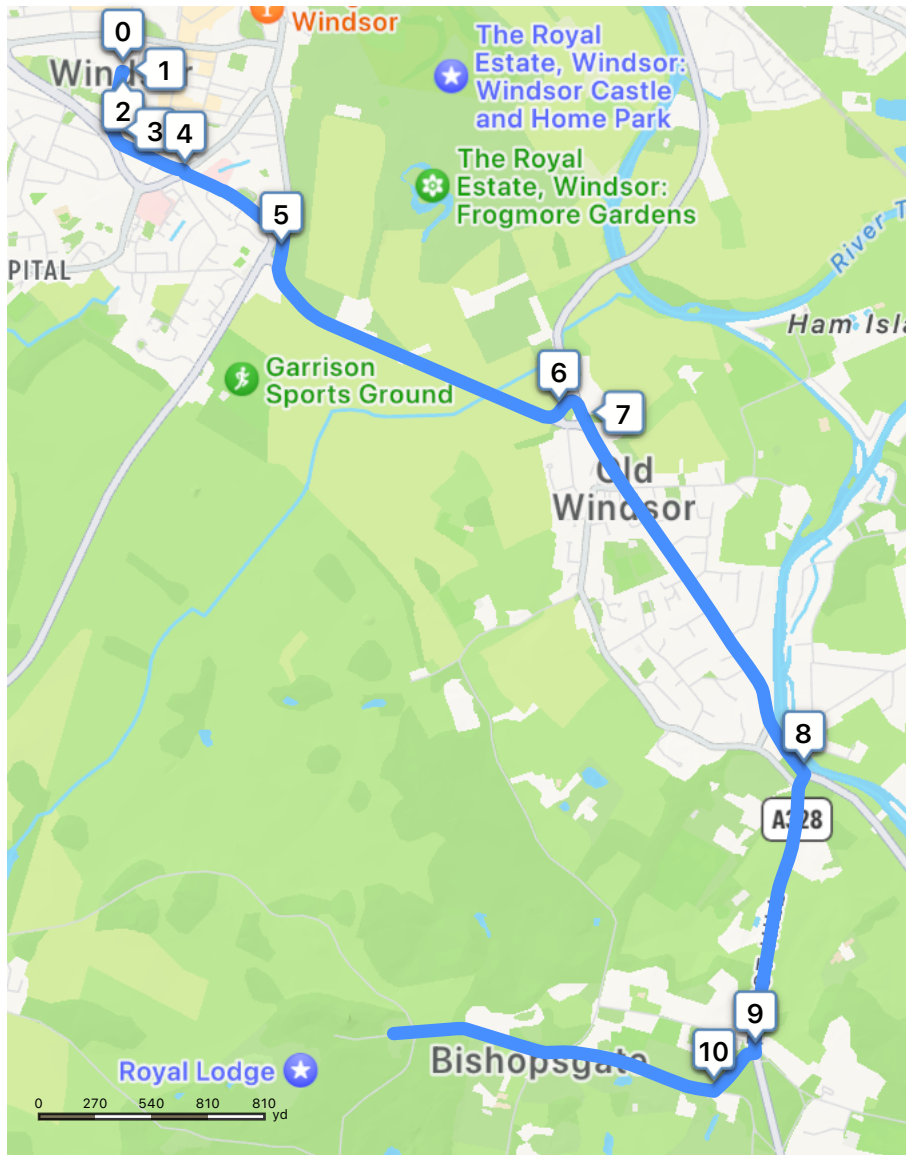

4.9 mi
12 minutes

1

In 5 yd,
Turn left onto Alma Road

2

In 320 yd (1 min),
At the roundabout, take
the first exit onto
Osborne Road

3

In 0.2 mi (1 min),
Keep right onto Osborne
Road

Windsor, Windsor and
Maidenhead

Old Windsor, Windsor and
Maidenhead

4.9 mi
12 minutes

4

In 0.4 mi (1 min),
Keep left onto Albert Road

5

In 1.0 mi (2 min),
Keep right onto Datchet Road

6

In 140 yd (2 min),
Keep left onto A308

7

In 1.2 mi (1 min),
Turn right onto Priest Hill

Windsor, Windsor and Maidenhead

Old Windsor, Windsor and Maidenhead

4.9 mi
12 minutes

8

In 0.8 mi (3 min),
Turn right onto Castle Hill
Road

9

In 280 yd (2 min),
Turn right onto
Bishopsgate Road

In 0.9 mi (1 min),
The destination is on your
left

Windsor, Windsor and
Maidenhead

Old Windsor, Windsor and
Maidenhead