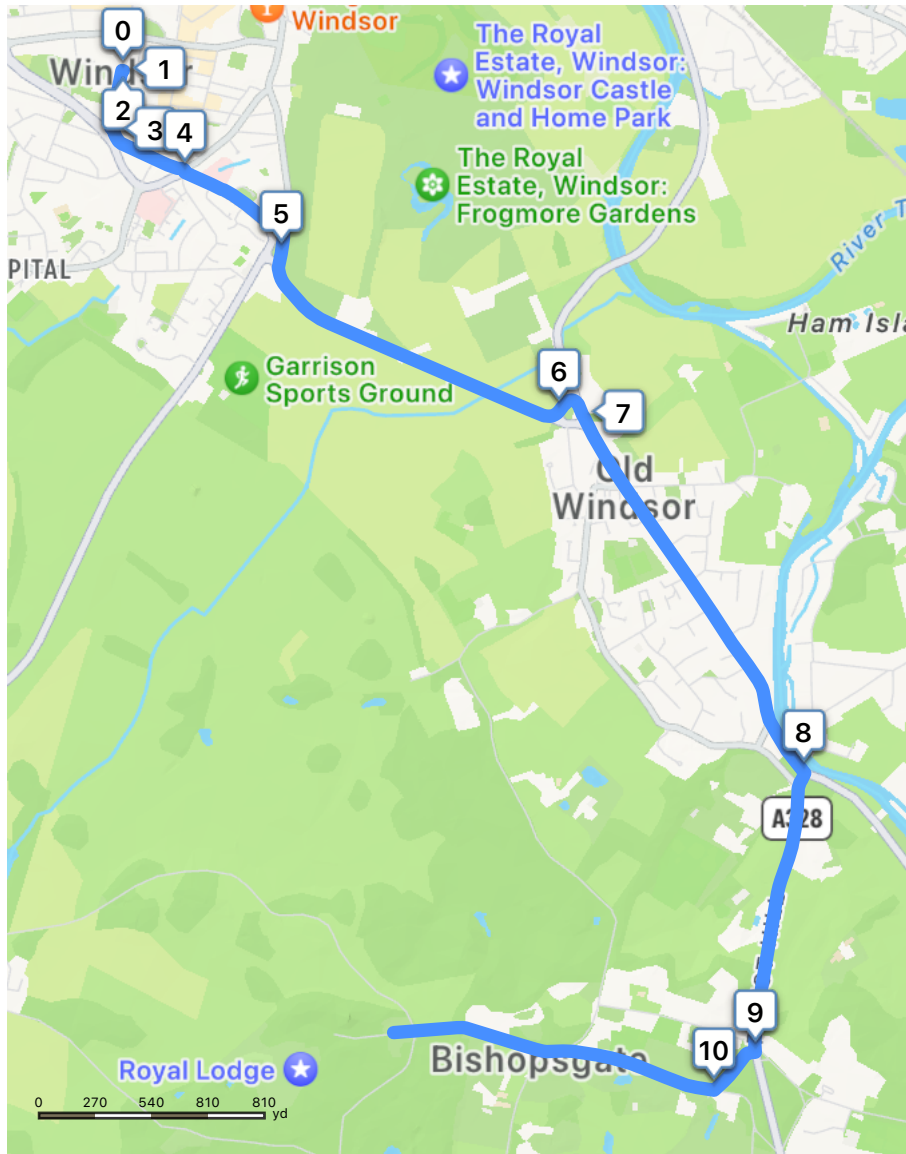

4.9 mi
12 minutes

1

In 5 yd,
Turn left onto Alma Road

2

In 320 yd (1 min),
At the roundabout, take
the first exit onto
Osborne Road

3

In 0.2 mi (1 min),
Keep right onto Osborne
Road

Windsor, Windsor and
Maidenhead

Old Windsor, Windsor and
Maidenhead

4.9 mi
12 minutes

4

In 0.4 mi (1 min),
Keep left onto Albert Road

5

In 1.0 mi (2 min),
Keep right onto Datchet Road

6

In 140 yd (2 min),
Keep left onto A308

7

In 1.2 mi (1 min),
Turn right onto Priest Hill

Windsor, Windsor and Maidenhead

Old Windsor, Windsor and Maidenhead

4.9 mi
12 minutes

8

In 0.8 mi (3 min),
Turn right onto Castle Hill
Road

9

In 280 yd (2 min),
Turn right onto
Bishopsgate Road

In 0.9 mi (1 min),
The destination is on your
left

Windsor, Windsor and
Maidenhead

Old Windsor, Windsor and
Maidenhead