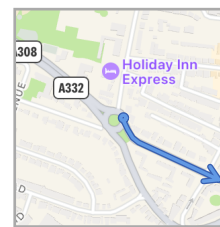

4.9 mi
12 minutes

1

In 5 yd,
Turn left onto Alma Road

2

In 320 yd (1 min),
At the roundabout, take
the first exit onto
Osborne Road

3

In 0.2 mi (1 min),
Keep right onto Osborne
Road

Windsor, Windsor and
Maidenhead

Old Windsor, Windsor and
Maidenhead

4.9 mi
12 minutes

4

In 0.4 mi (1 min),
Keep left onto Albert Road

5

In 1.0 mi (2 min),
Keep right onto Datchet Road

6

In 140 yd (2 min),
Keep left onto A308

7

In 1.2 mi (1 min),
Turn right onto Priest Hill

Windsor, Windsor and Maidenhead

Old Windsor, Windsor and Maidenhead

4.9 mi
12 minutes

8

In 0.8 mi (3 min),
Turn right onto Castle Hill
Road

9

In 280 yd (2 min),
Turn right onto
Bishopsgate Road

In 0.9 mi (1 min),
The destination is on your
left

Windsor, Windsor and
Maidenhead

Old Windsor, Windsor and
Maidenhead