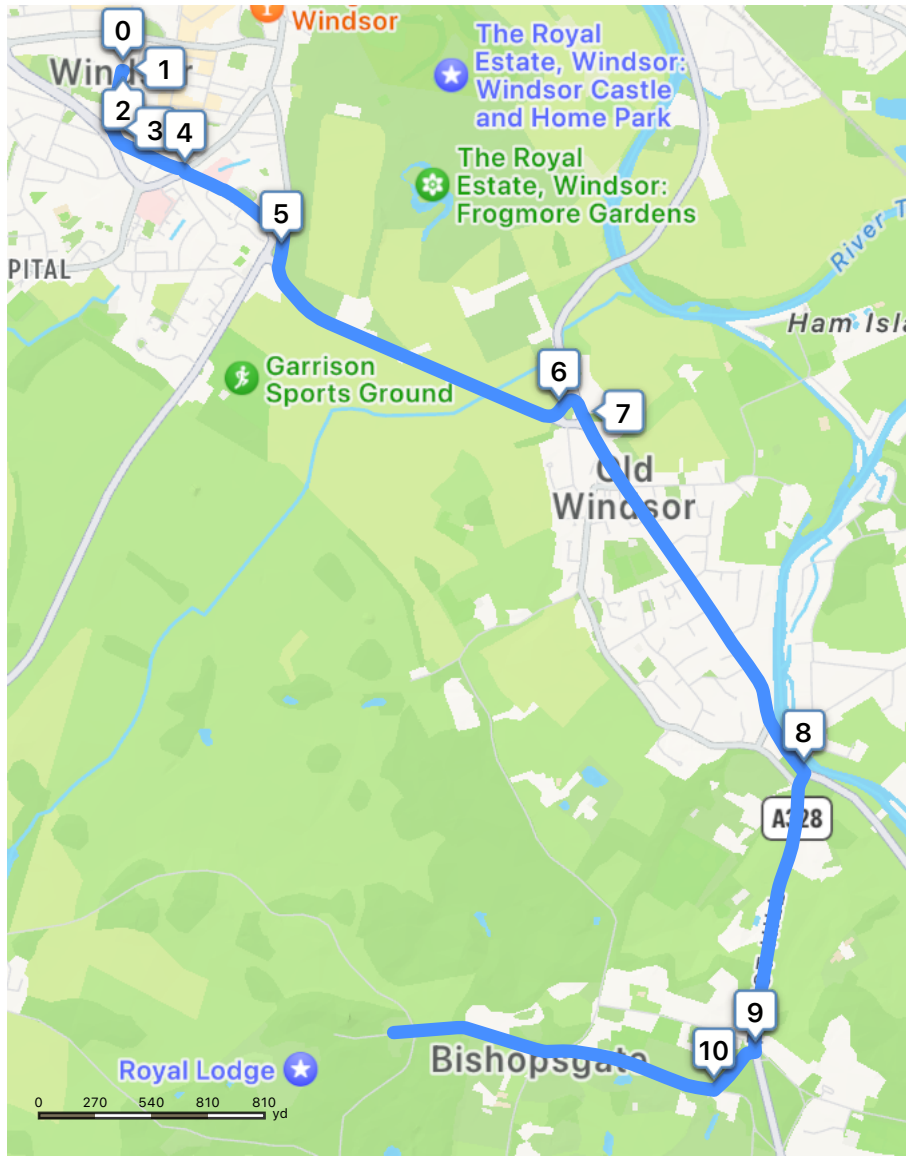

4.9 mi
12 minutes

1

In 5 yd,
Turn left onto Alma Road

2

In 320 yd (1 min),
At the roundabout, take
the first exit onto
Osborne Road

3

In 0.2 mi (1 min),
Keep right onto Osborne
Road

Windsor, Windsor and
Maidenhead

Old Windsor, Windsor and
Maidenhead

4.9 mi
12 minutes

4

In 0.4 mi (1 min),
Keep left onto Albert Road

5

In 1.0 mi (2 min),
Keep right onto Datchet Road

6

In 140 yd (2 min),
Keep left onto A308

7

In 1.2 mi (1 min),
Turn right onto Priest Hill

Windsor, Windsor and Maidenhead

Old Windsor, Windsor and Maidenhead

4.9 mi
12 minutes

8

In 0.8 mi (3 min),
Turn right onto Castle Hill
Road

9

In 280 yd (2 min),
Turn right onto
Bishopsgate Road

In 0.9 mi (1 min),
The destination is on your
left

Windsor, Windsor and
Maidenhead

Old Windsor, Windsor and
Maidenhead