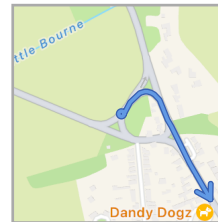

4.9 mi
12 minutes

1

In 5 yd,
Turn left onto Alma Road

2

In 320 yd (1 min),
At the roundabout, take
the first exit onto
Osborne Road

3

In 0.2 mi (1 min),
Keep right onto Osborne
Road

Windsor, Windsor and
Maidenhead

Old Windsor, Windsor and
Maidenhead

4.9 mi
12 minutes

4

In 0.4 mi (1 min),
Keep left onto Albert Road

5

In 1.0 mi (2 min),
Keep right onto Datchet Road

6

In 140 yd (2 min),
Keep left onto A308

In 280 yd (2 min),
Turn right onto
Bishopsgate Road

In 0.9 mi (1 min),
The destination is on your
left

Windsor, Windsor and
Maidenhead

Old Windsor, Windsor and
Maidenhead